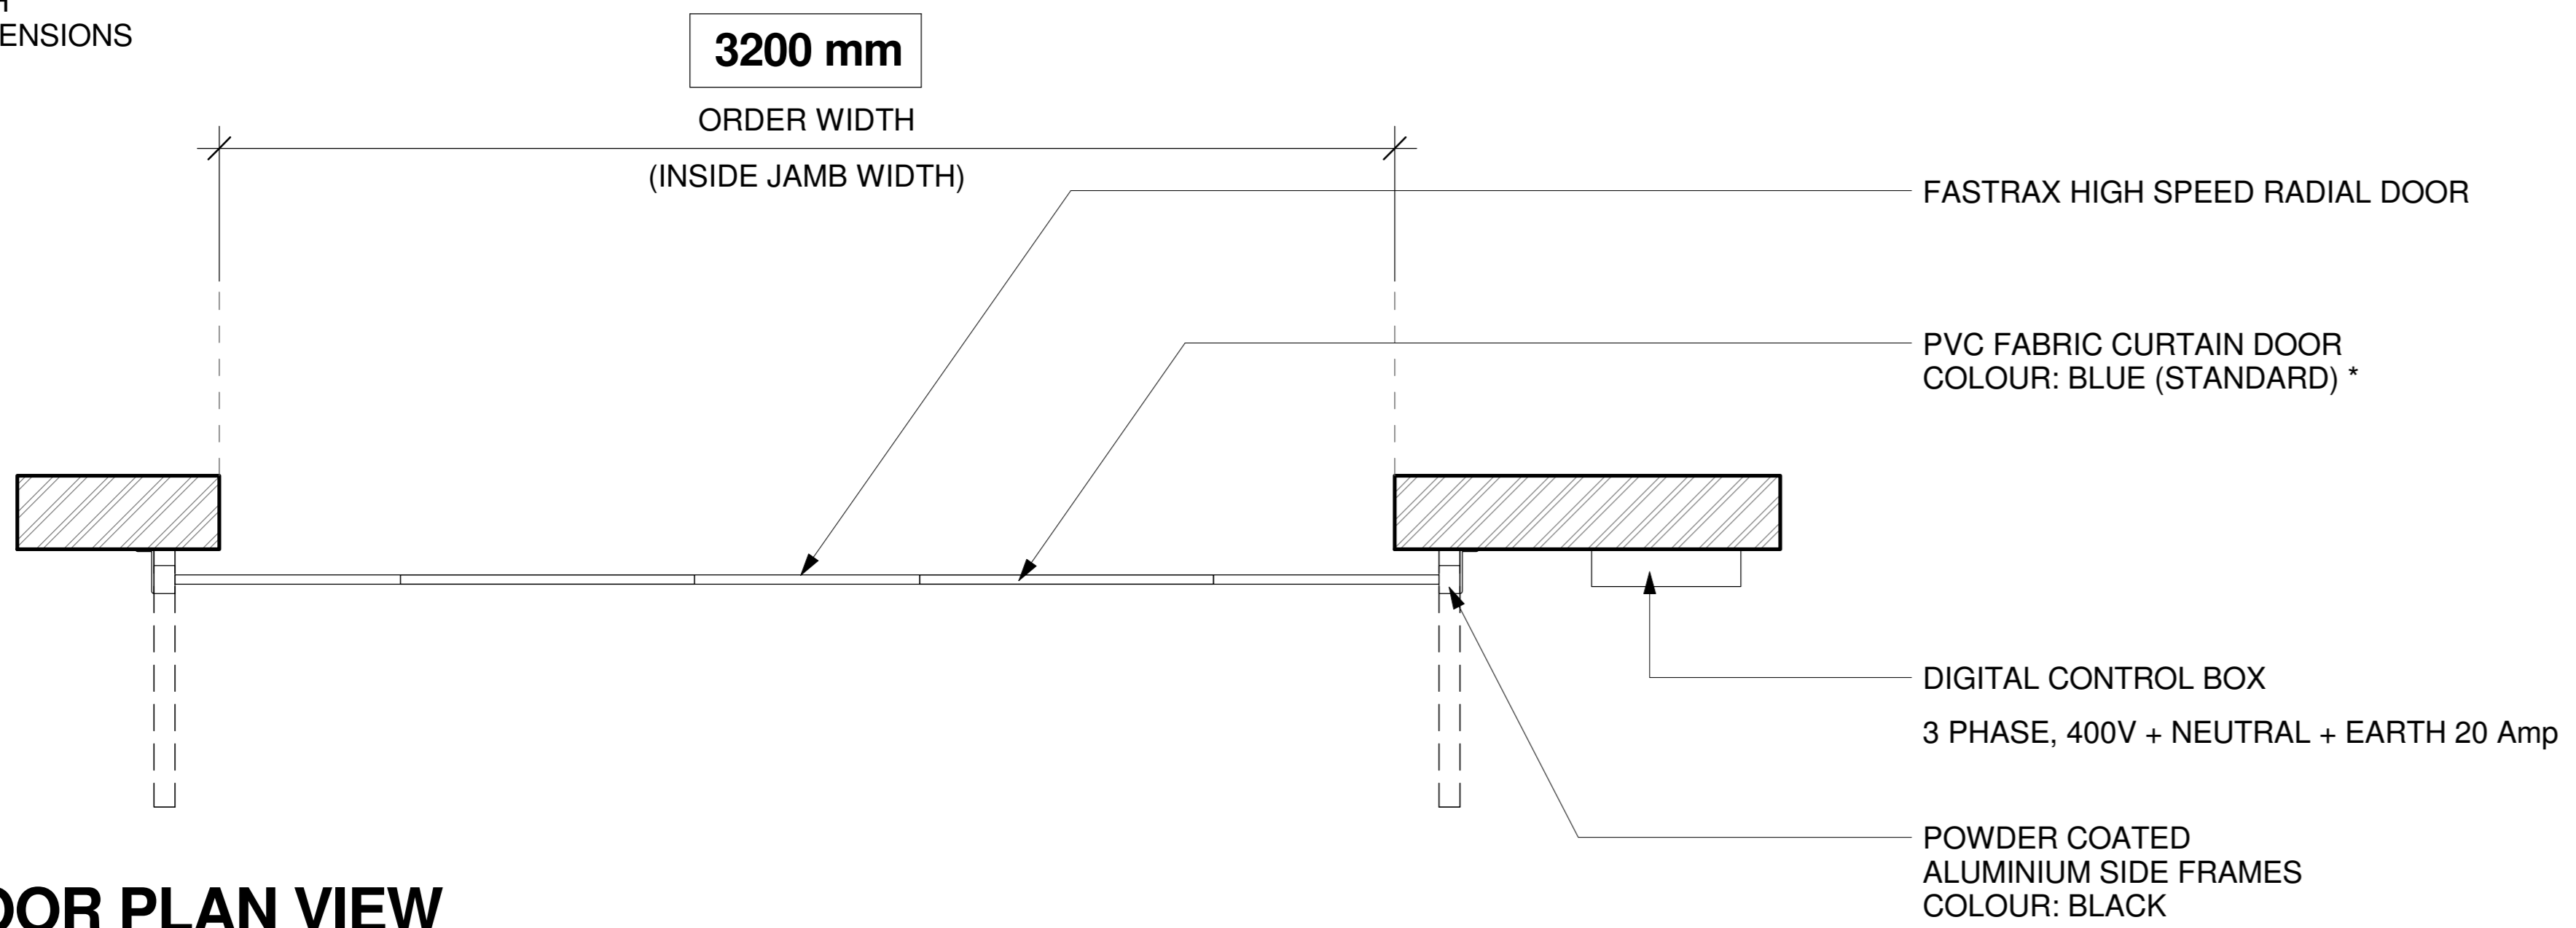

1 **FRONT ELEVATION VIEW**
SCALE: 1:15 MTS.

NOTE:
ORDER DOOR BY FINISH TRIMMED OPENING DIMENSIONS (INSIDE JAMB)

2 **FLOOR PLAN VIEW**
SCALE: 1:15 MTS.